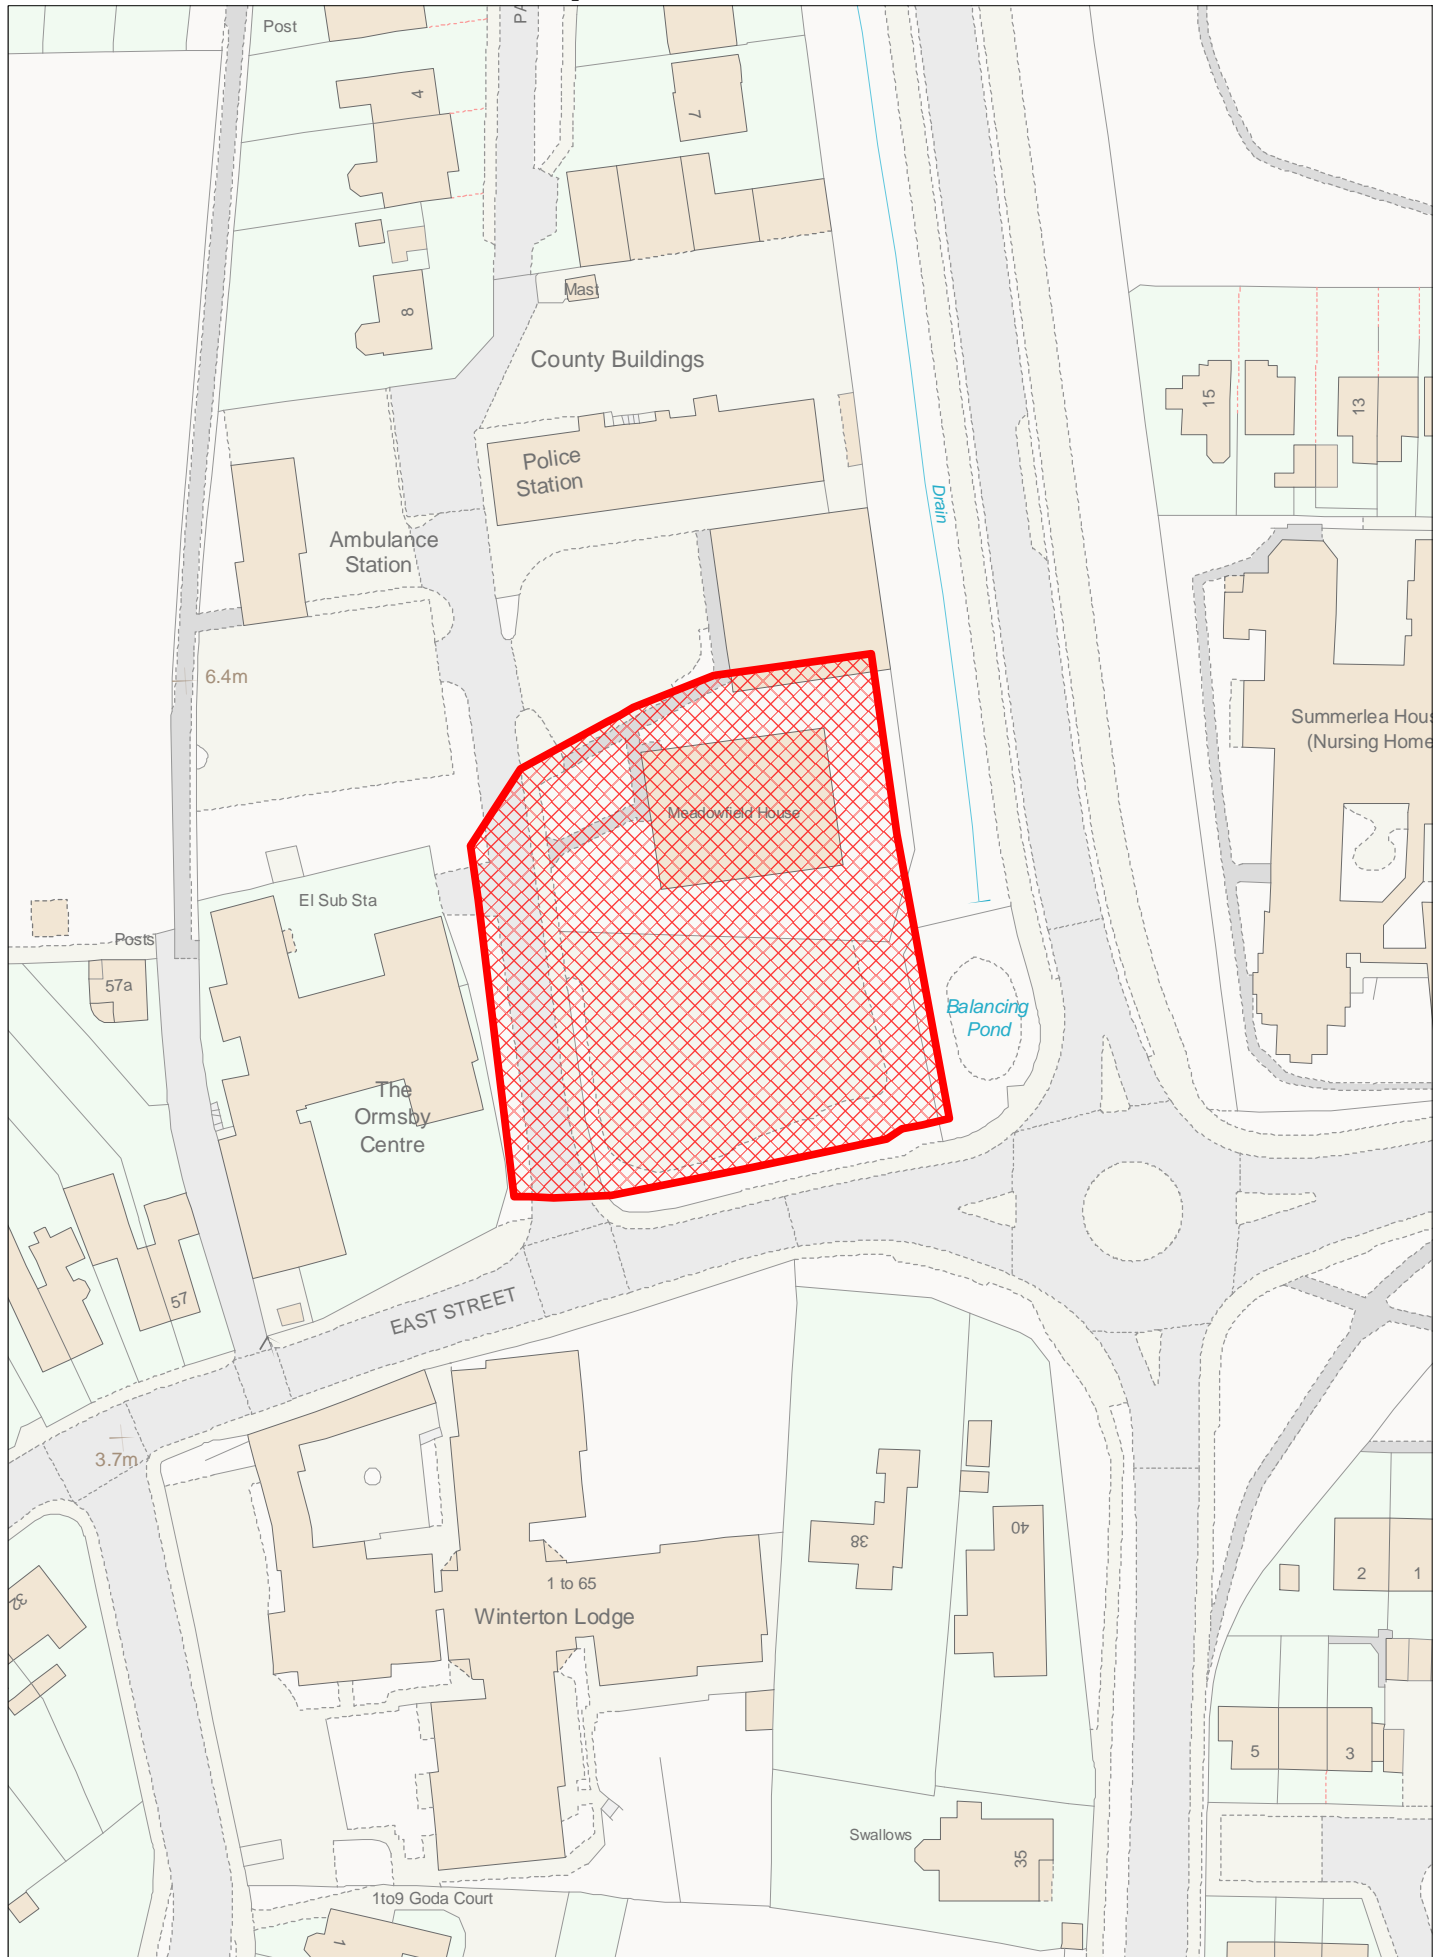

Arun District Council Maps

Site Plan: LU33a, Meadowfield House, Littlehampton

© Arun District Council and Crown Copyright. All rights reserved. Licence No: 100018487, 2017

Production Date: 03 November 2017