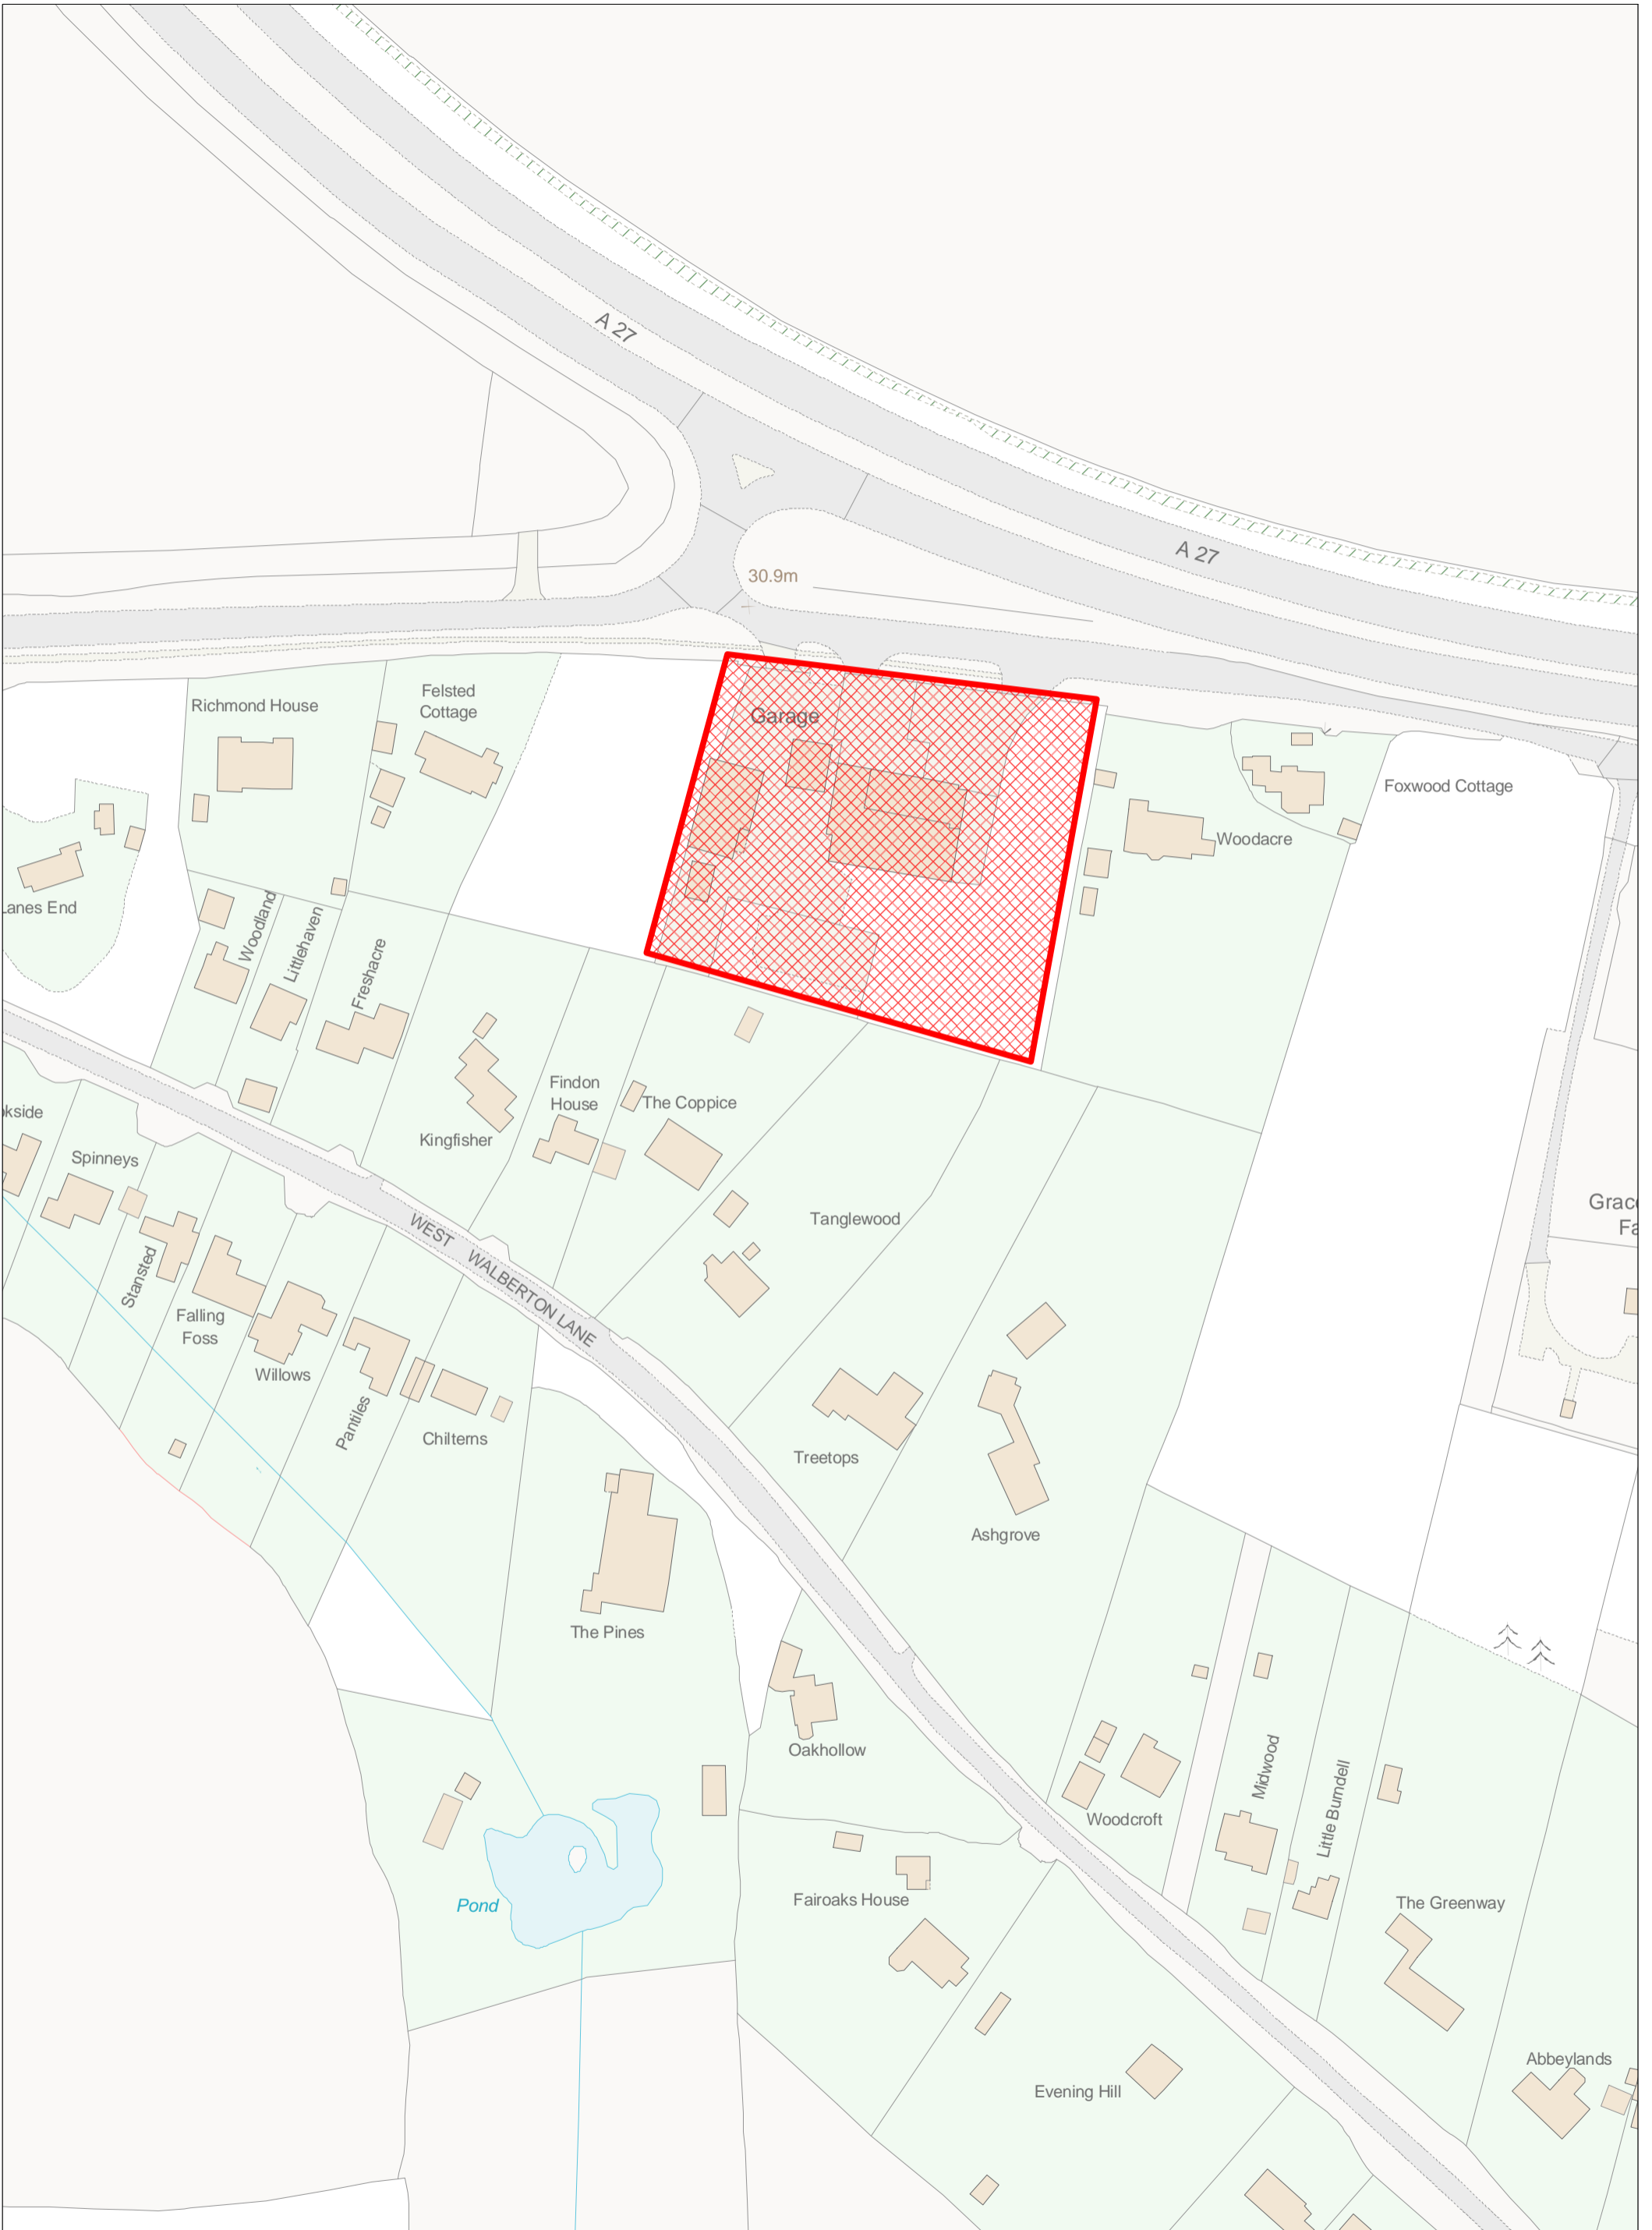

# Arun District Council Maps

**Site Plan: HP3, S & G Motors, Arundel Road, Walburton**  
© Arun District Council and Crown Copyright. All rights reserved. Licence No: 100018487, 2017  
Production Date: 03 November 2017