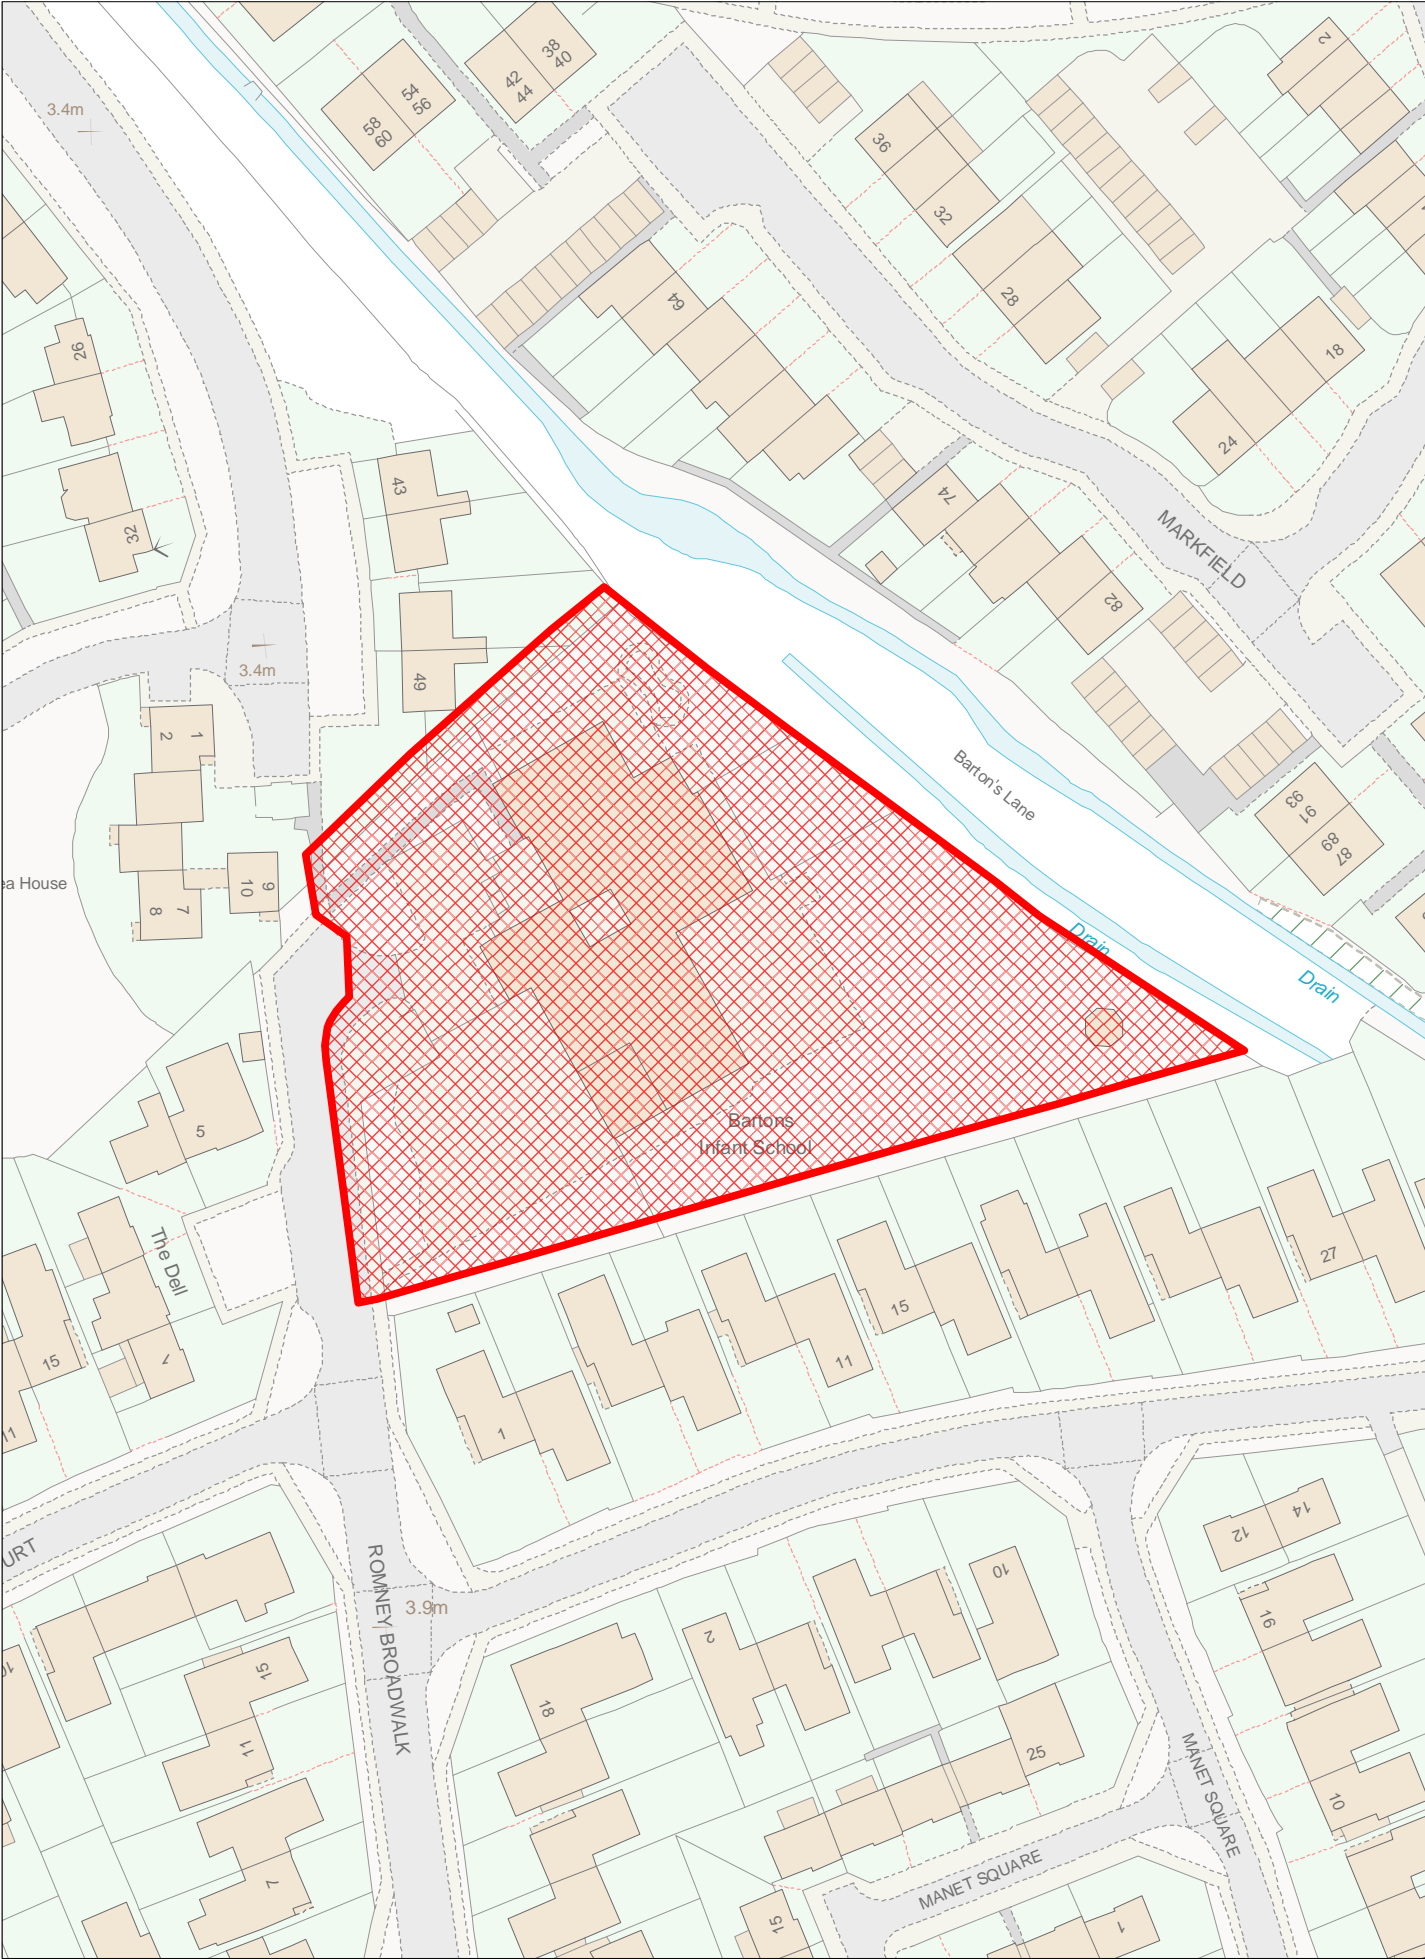

Arun District Council Maps

Site Plan: NEWBE10, Bartons County Infants School, Romney Broadwalk
© Arun District Council and Crown Copyright. All rights reserved. Licence No: 100018487, 2017
Production Date: 03 November 2017