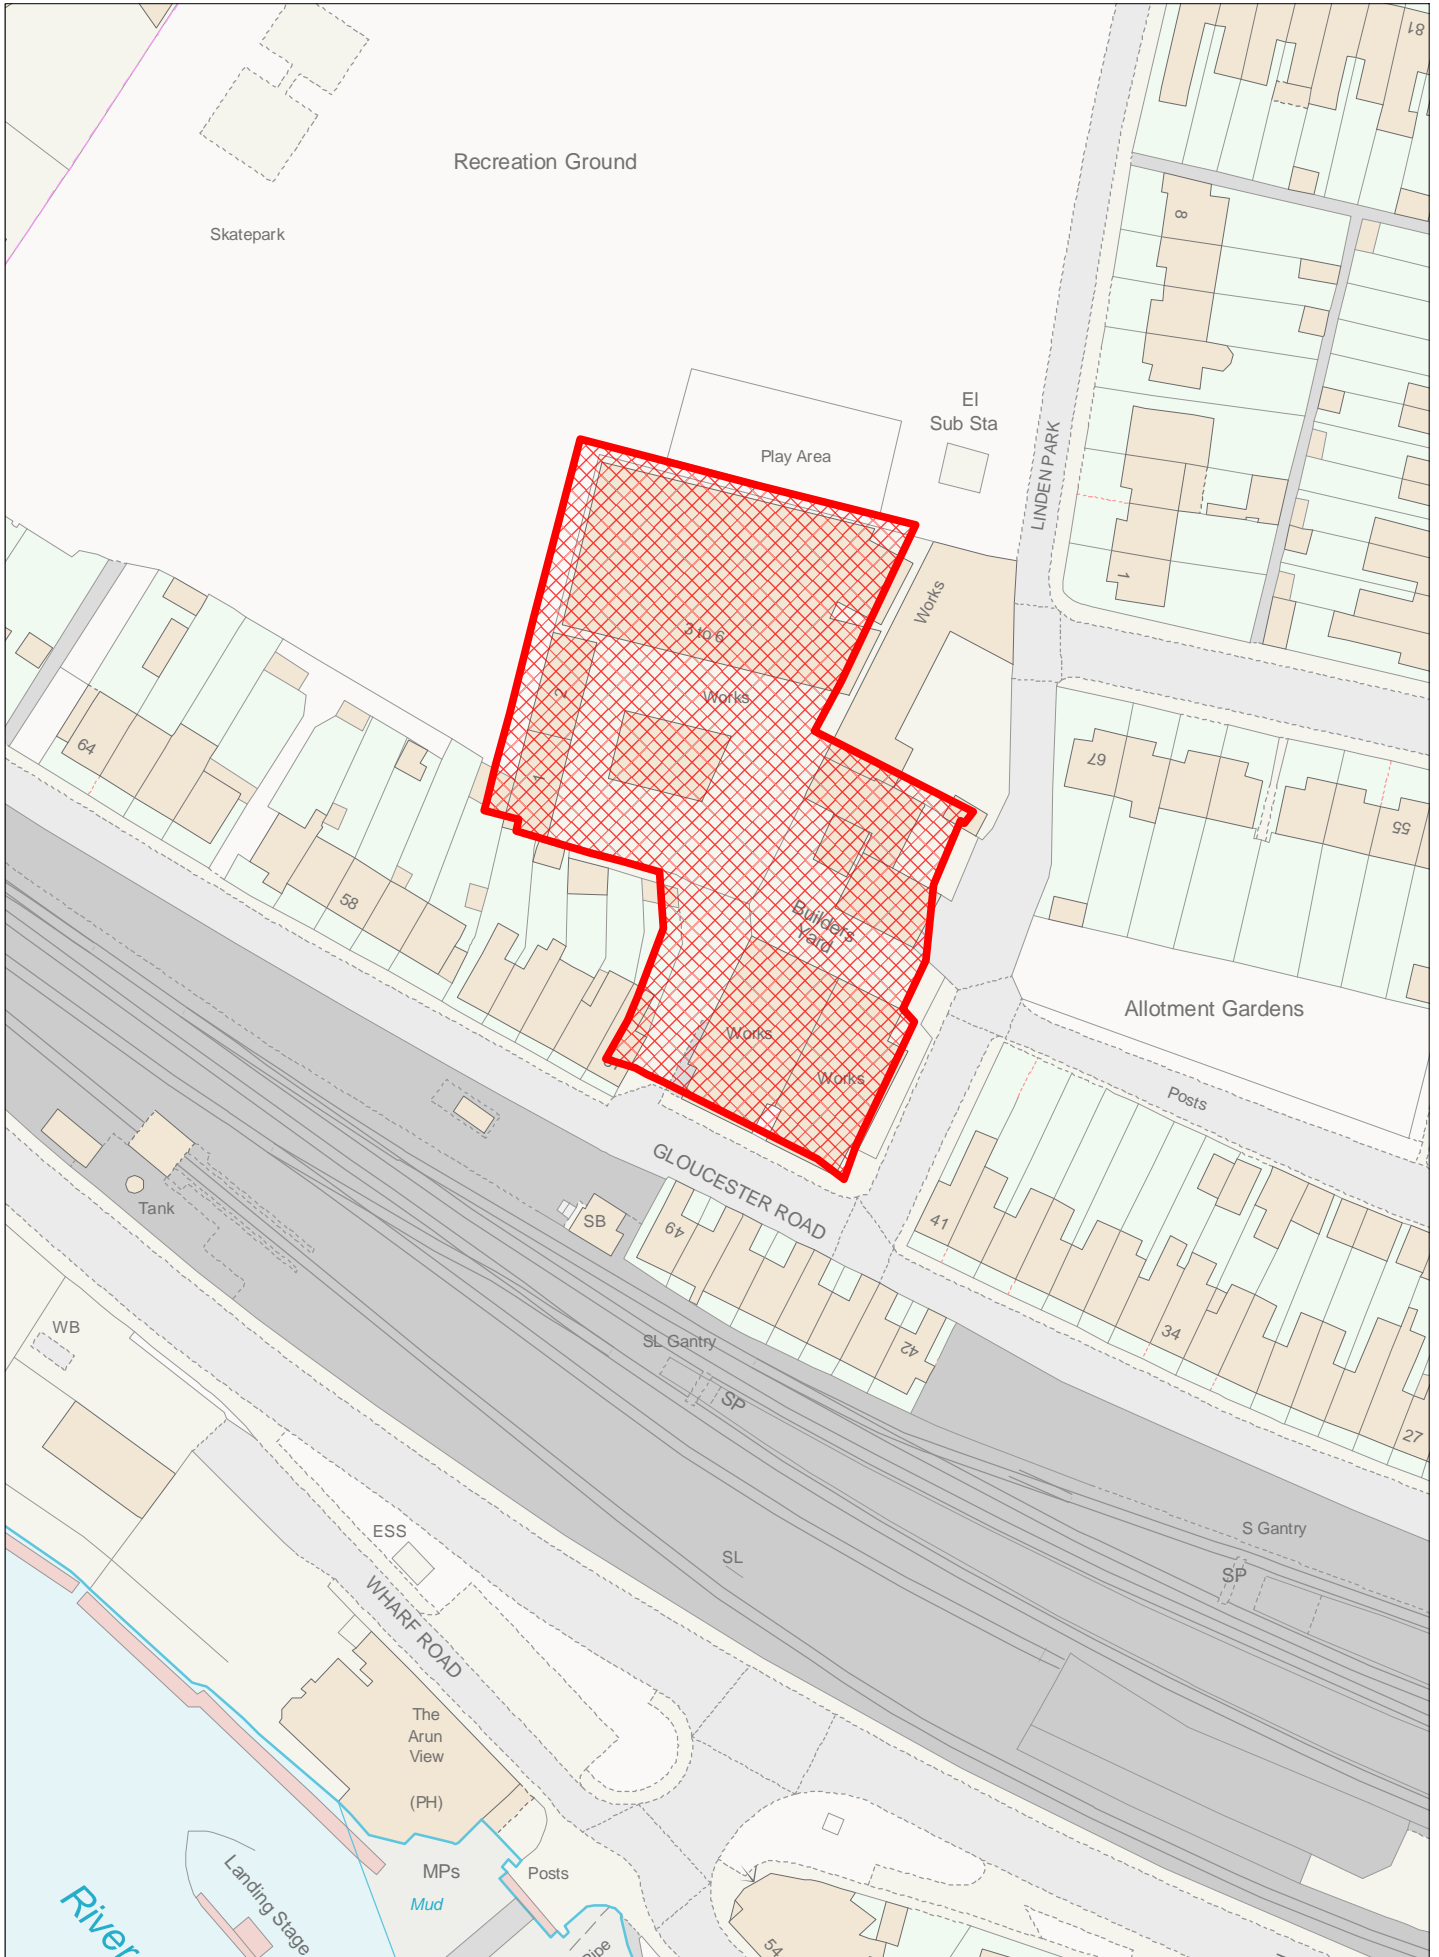

# Arun District Council Maps

## Site Plan: NEWL38c, Works units at Gloucester Road and Howard Road

© Arun District Council and Crown Copyright. All rights reserved. Licence No: 100018487, 2017

Production Date: 03 November 2017

[www.arun.gov.uk](http://www.arun.gov.uk)