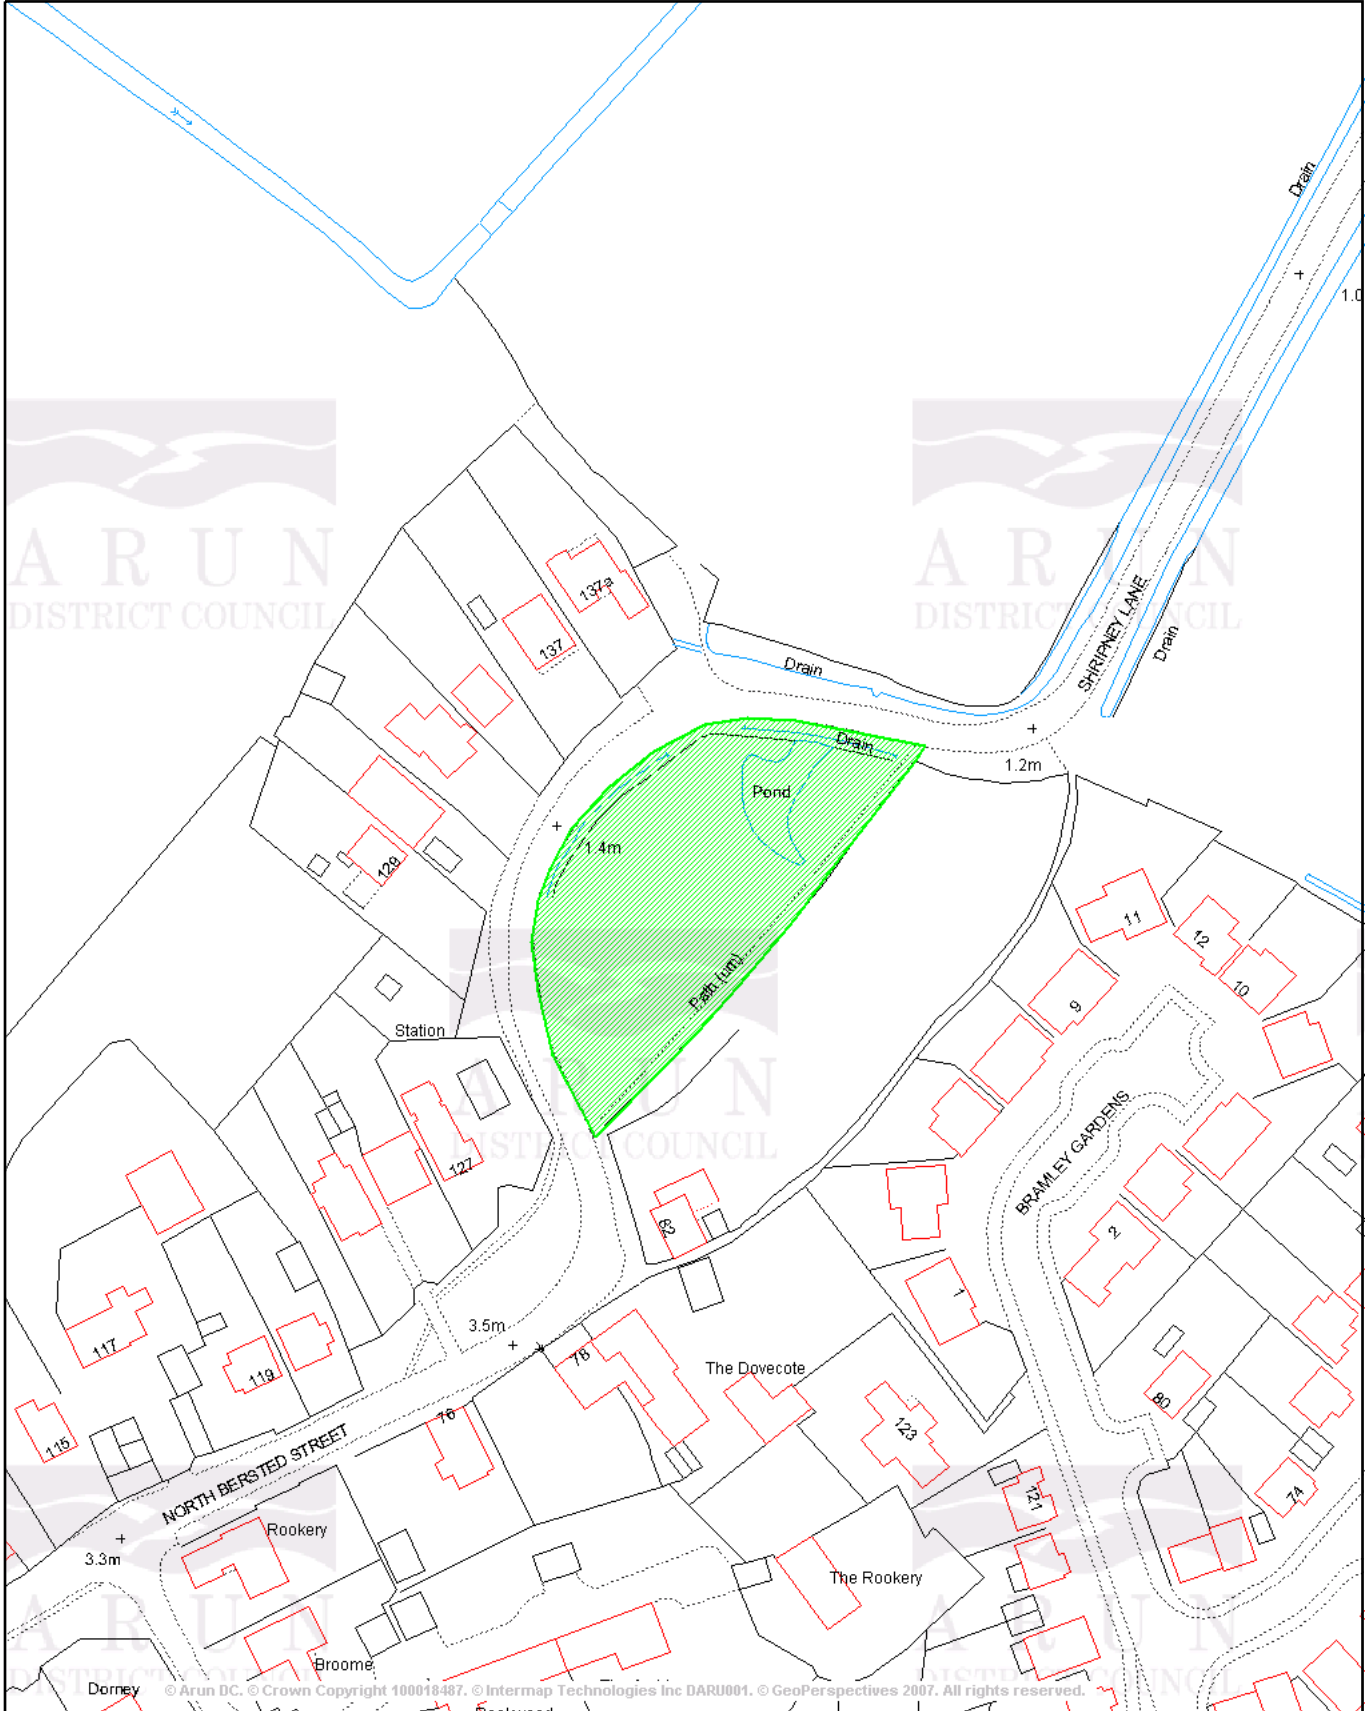

The Spinney, North Bersted Street. New Proposal

Based on the Ordnance Survey mapping with the permission of the Controller of Her Majesty's Stationery Office © Crown Copyright. Unauthorised reproduction infringes Crown Copyright and may lead to prosecution or civil proceedings. Arun District Council 100018487.

Scale 1/1260
 Date 13/2/2009
 Centre = 492748 E 101449 N
 Green = Dogs on Leads