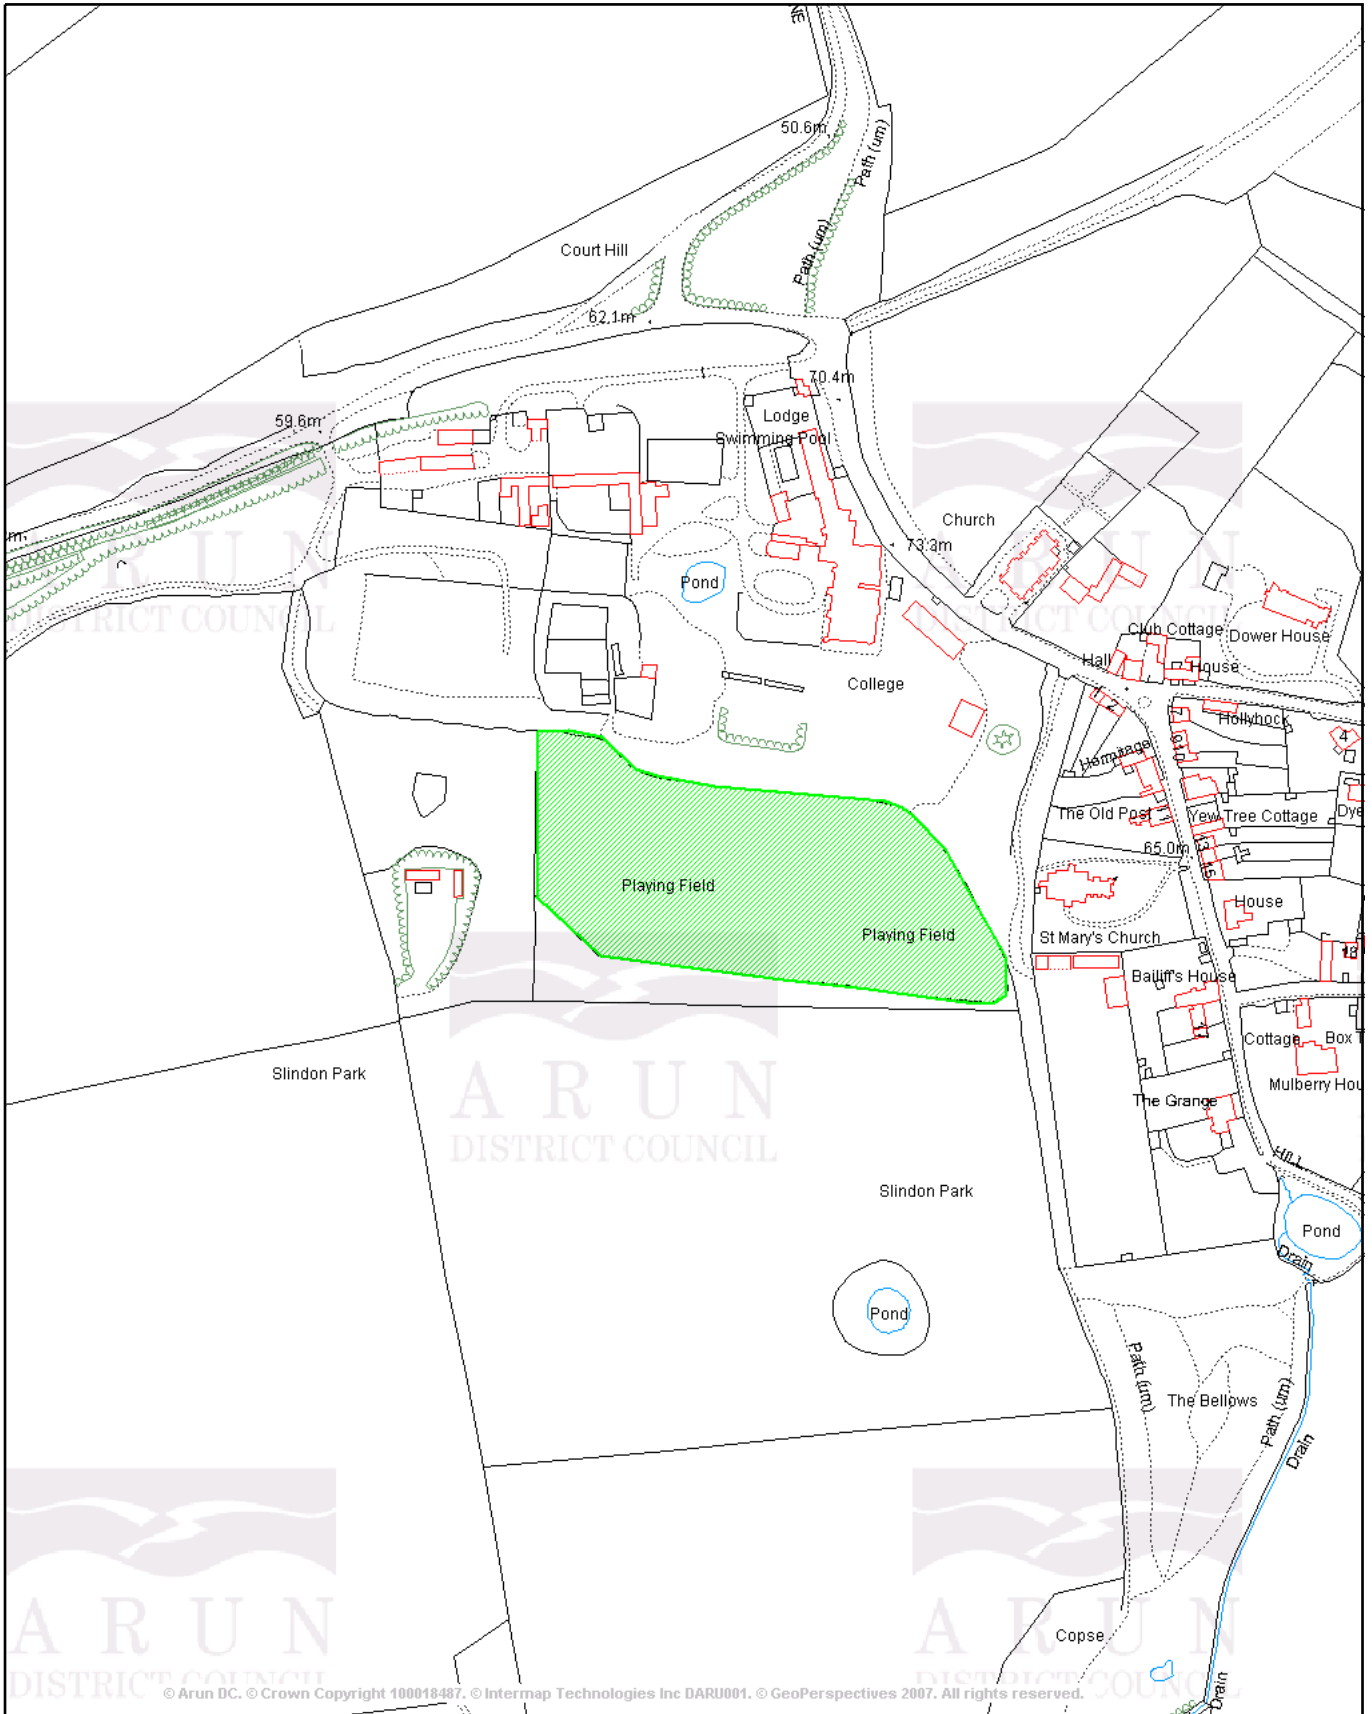

Top Road Playing Field, Slindon. No change from existing byelaw

Based on the Ordnance Survey mapping with the permission of the Controller of Her Majesty's Stationery Office © Crown Copyright. Unauthorised reproduction infringes Crown Copyright and may lead to prosecution or civil proceedings. Arun District Council 100018487.

Scale 1/3450
 Date 13/2/2009
 Centre = 495927 E 108357 N
 Green = Dogs on Leads