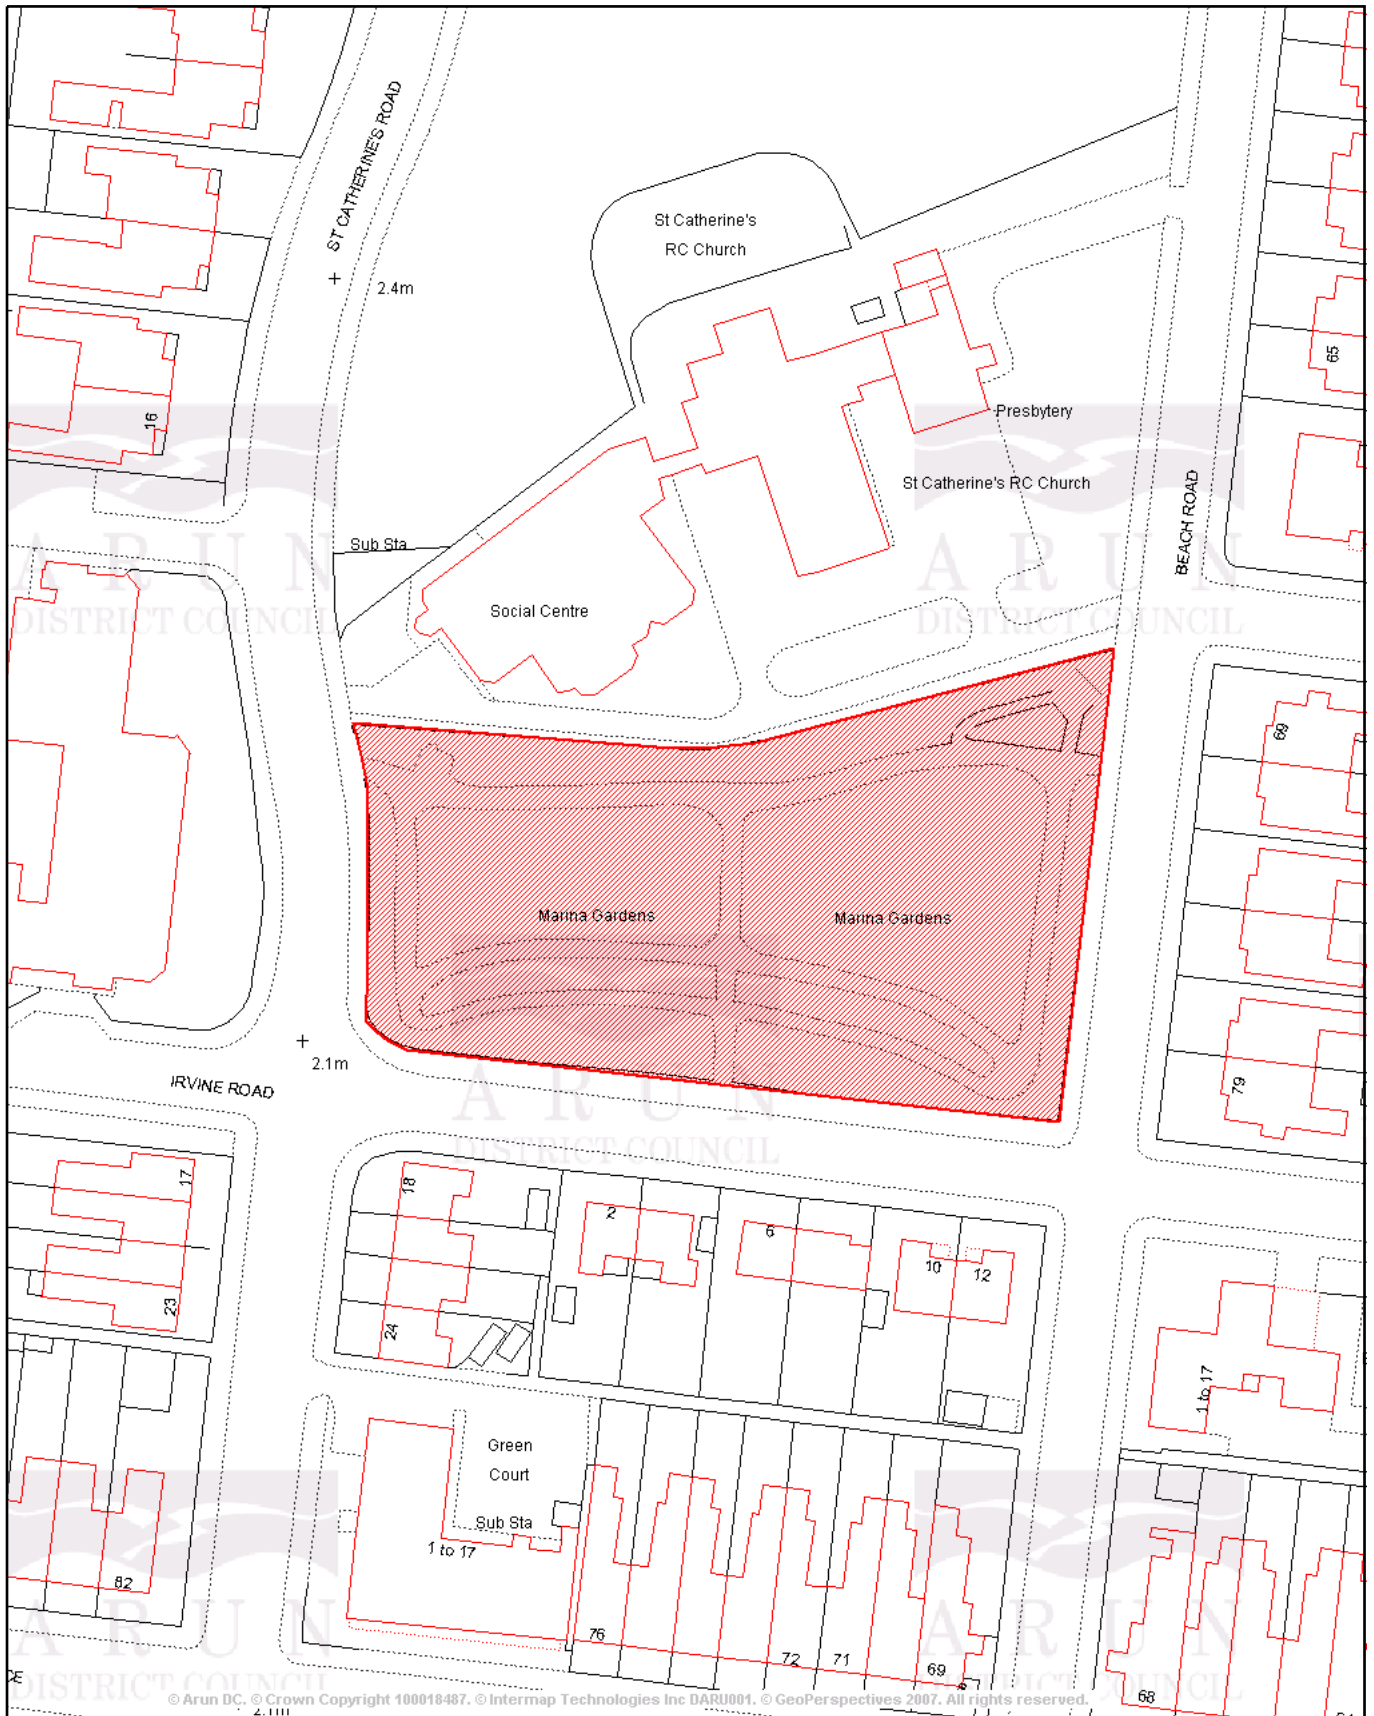

Marina Gardens, Littlehampton No change from existing Byelaw

© Arun DC, © Crown Copyright 100018487, © Intermap Technologies Inc DARU001, © GeoPerspectives 2007. All rights reserved.

Based on the Ordnance Survey mapping with the permission of the Controller of Her Majesty's Stationery Office © Crown Copyright. Unauthorised reproduction infringes Crown Copyright and may lead to prosecution or civil proceedings. Arun District Council 100018487.

Scale 1/962
 Date 16/2/2009
 Centre = 502983 E 101679 N
 Red = Dogs Prohibited