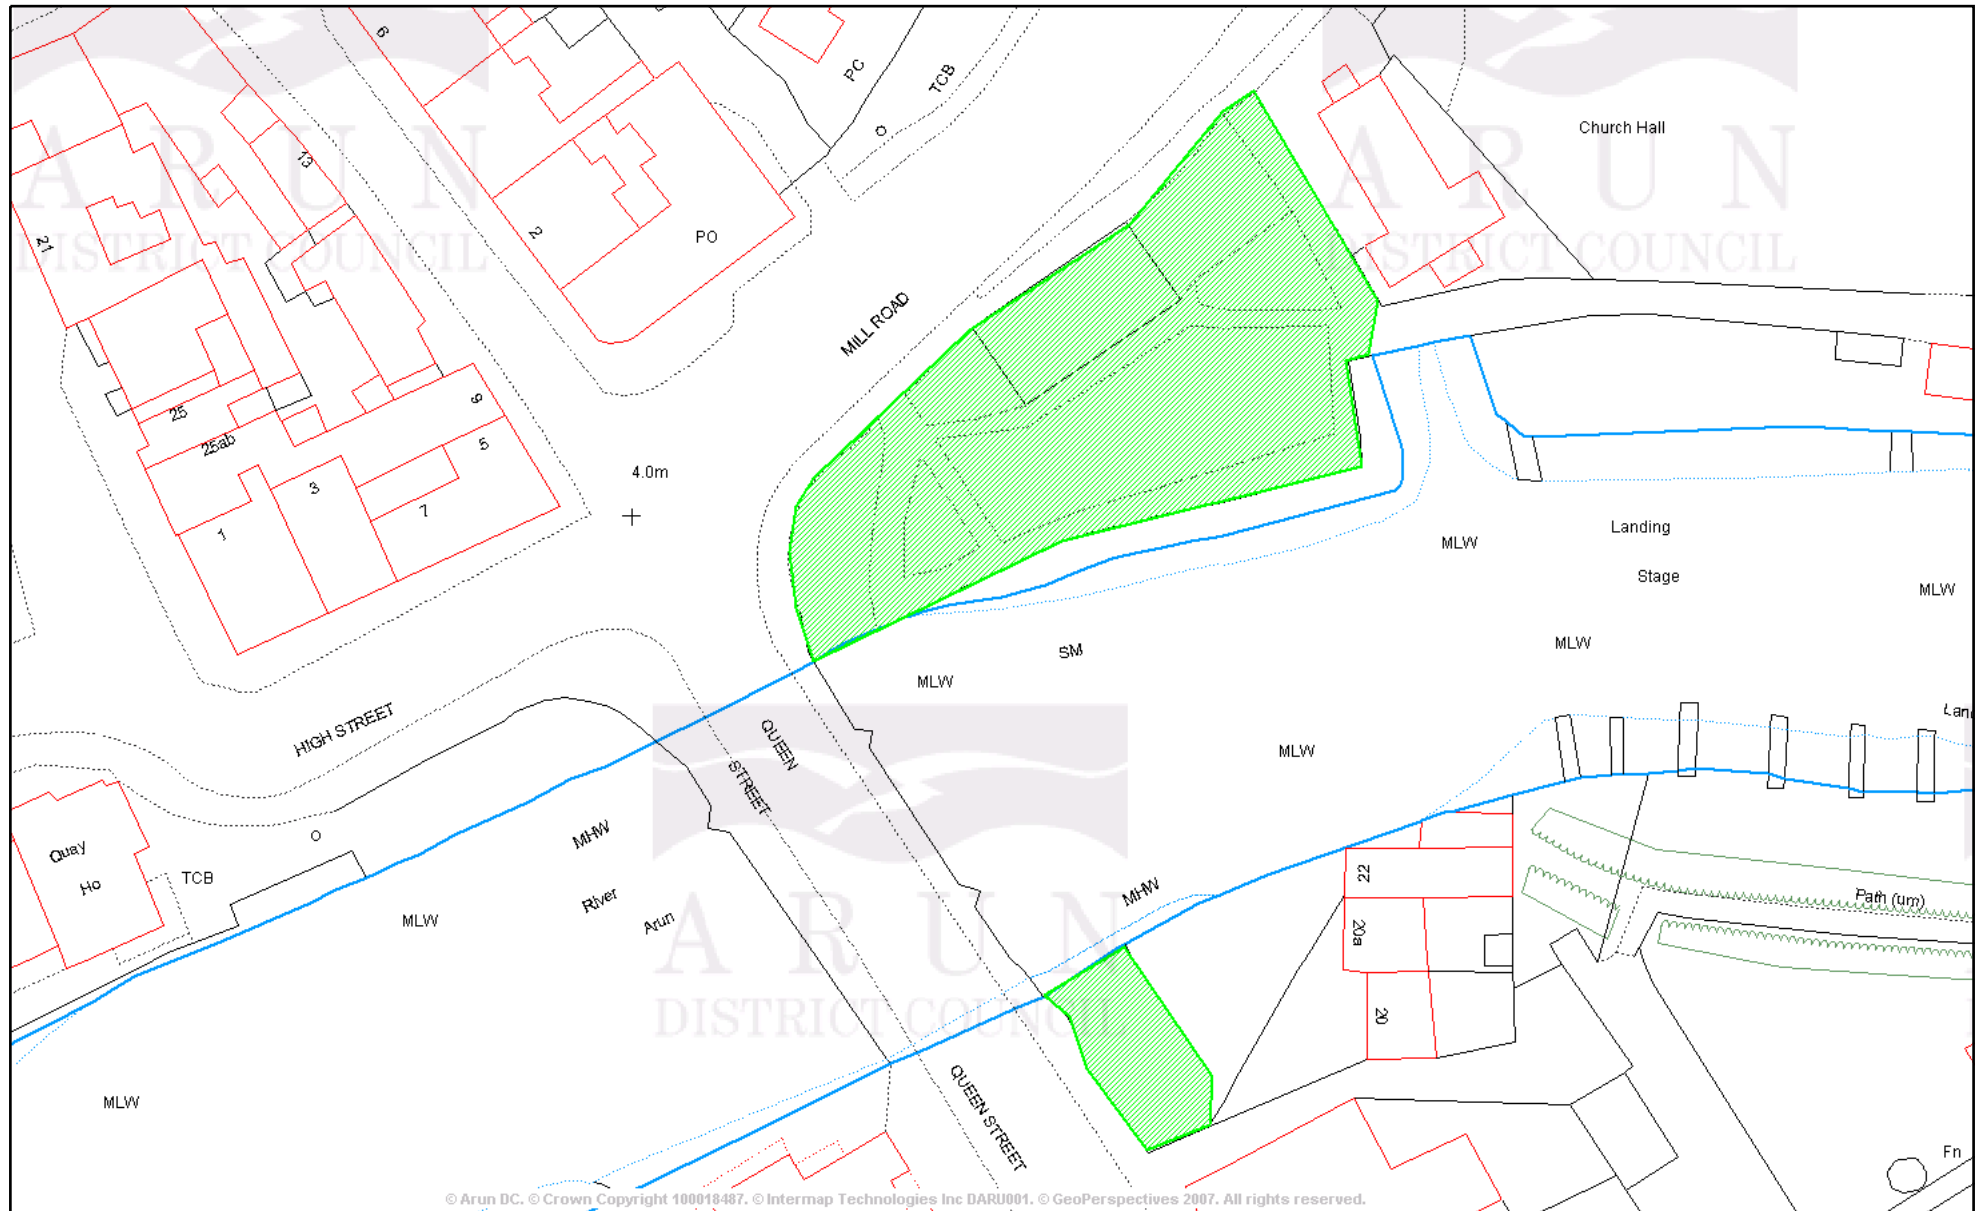

Jubilee Gardens, Arundel. No change from existing byelaw

© Arun DC. © Crown Copyright 100018487. © Intermap Technologies Inc DARU001. © GeoPerspectives 2007. All rights reserved.

Based on the Ordnance Survey mapping with the permission of the Controller of Her Majesty's Stationery Office © Crown Copyright. Unauthorised reproduction infringes Crown Copyright and may lead to prosecution or civil proceedings. Arun District Council 100018487.

Scale 1/641

Date 9/3/2009

Centre = 501981 E 107030 N

Green = Dogs on leads