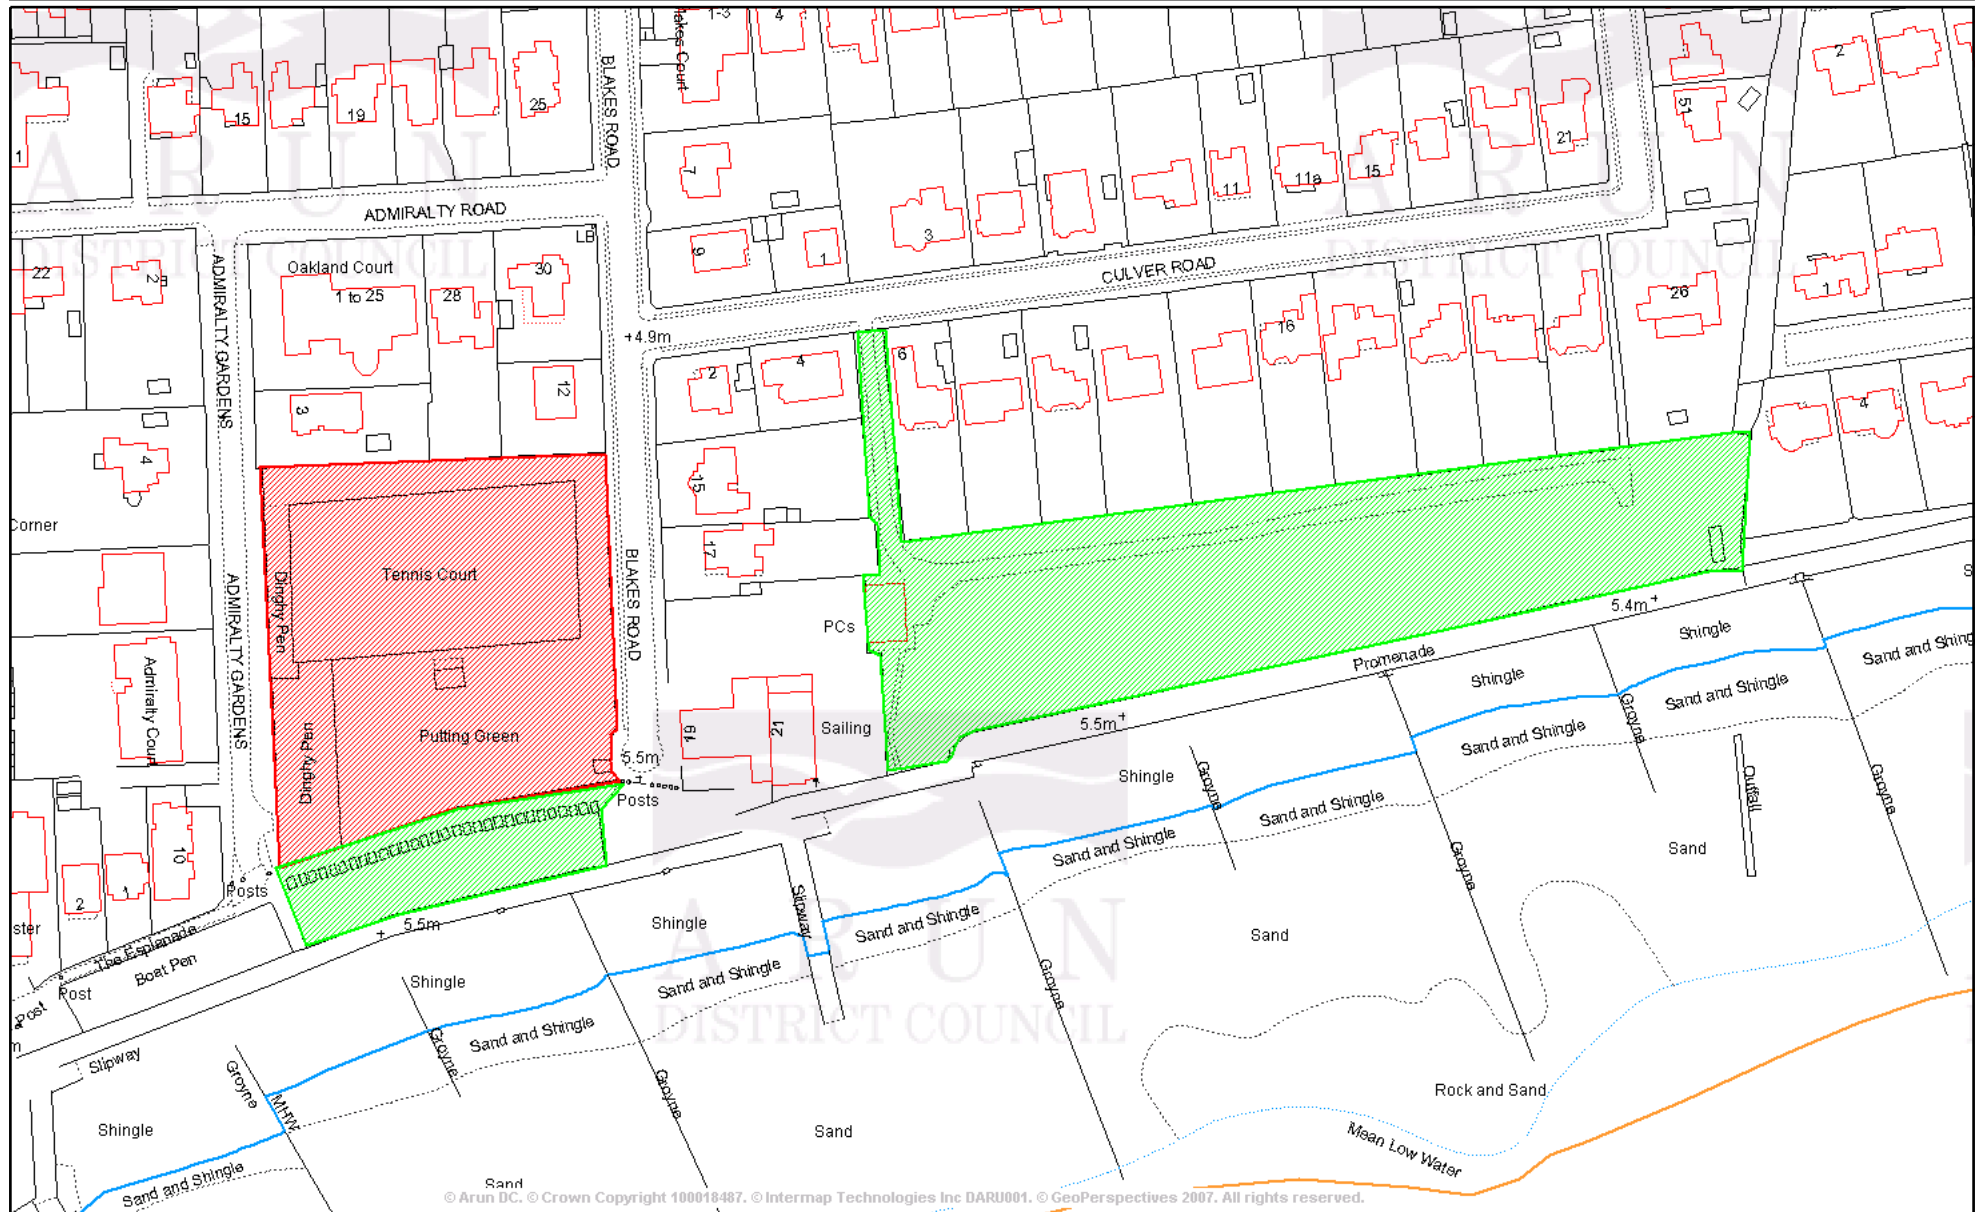

Felpham Beach Huts, Felpham New proposals

© Arun DC. © Crown Copyright 100018487. © Intermap Technologies Inc DARU001. © GeoPerspectives 2007. All rights reserved.

Based on the Ordnance Survey mapping with the permission of the Controller of Her Majesty's Stationery Office © Crown Copyright. Unauthorised reproduction infringes Crown Copyright and may lead to prosecution or civil proceedings. Arun District Council 100018487.

Scale 1/1625

Date 16/2/2009

Centre = 495155 E 99464 N

Green = Dogs on Leads Red =