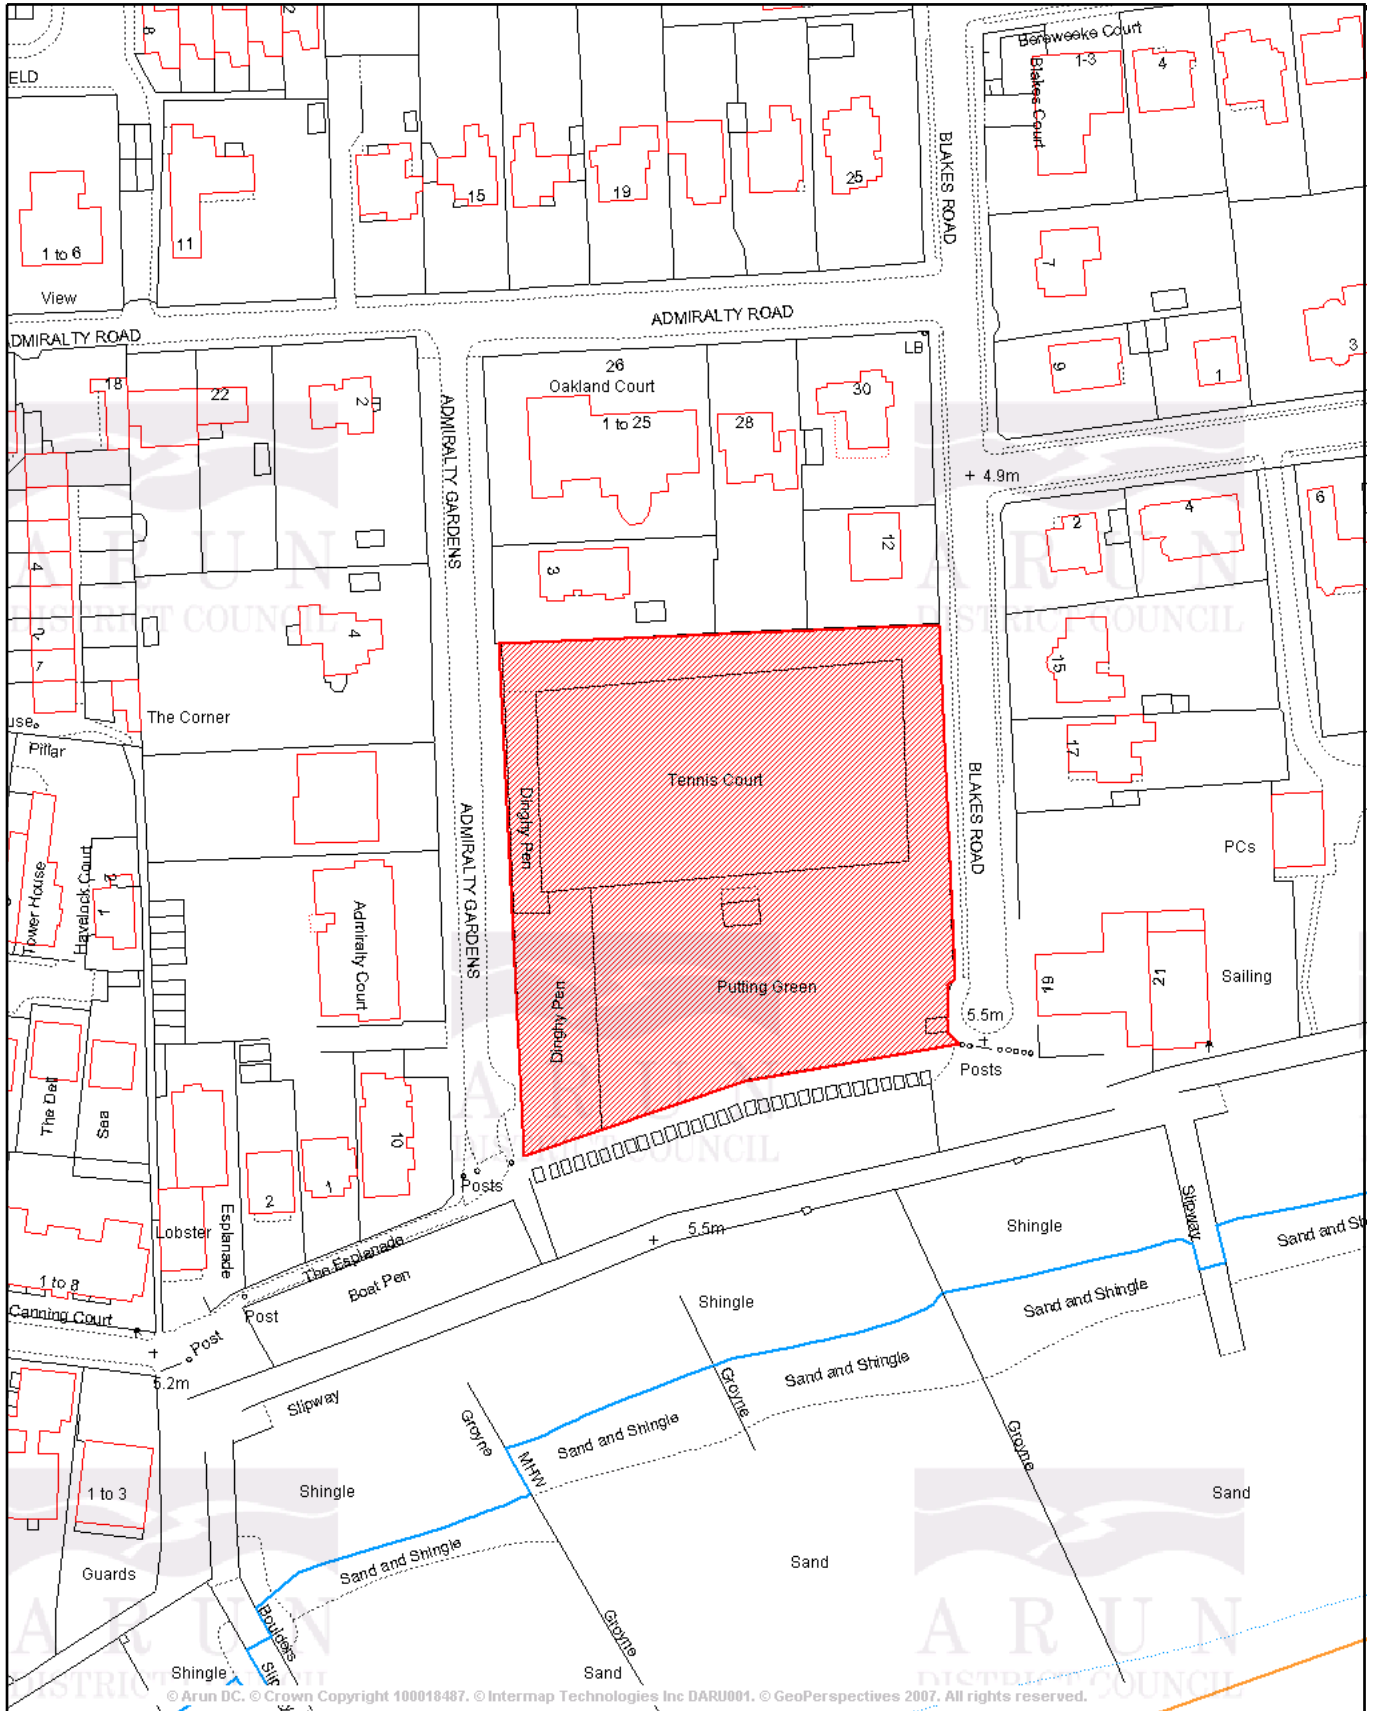

Blakes Road Leisure Gardens, Felpham No change from existing byelaw

Based on the Ordnance Survey mapping with the permission of the Controller of Her Majesty's Stationery Office © Crown Copyright. Unauthorised reproduction infringes Crown Copyright and may lead to prosecution or civil proceedings. Arun District Council 100018487.

Scale 1/1272
 Date 16/2/2009
 Centre = 495029 E 99458 N
 Red = Dogs Prohibited